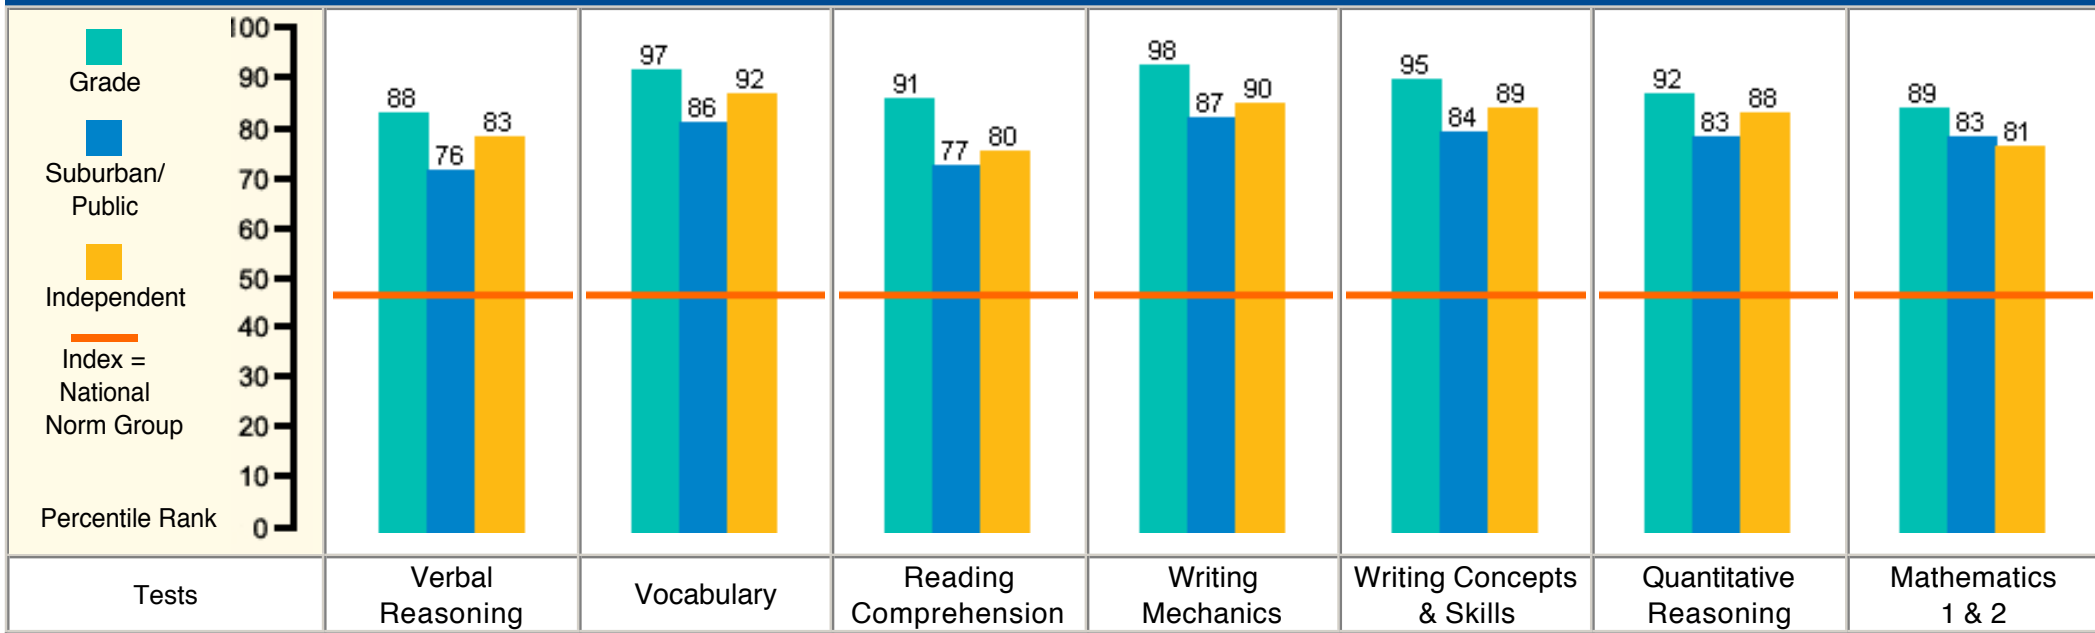

This report may include MC-Only and MC/CR tests.

School: The Geneva School of Manhattan

Students: 12

Grade: 6

Level: 6

Admin: Spring 2015

National Percentile Rank*

* National Percentile Rank of the median scale score of students in the grade, Suburban/Public school norm group and Independent school norm group.