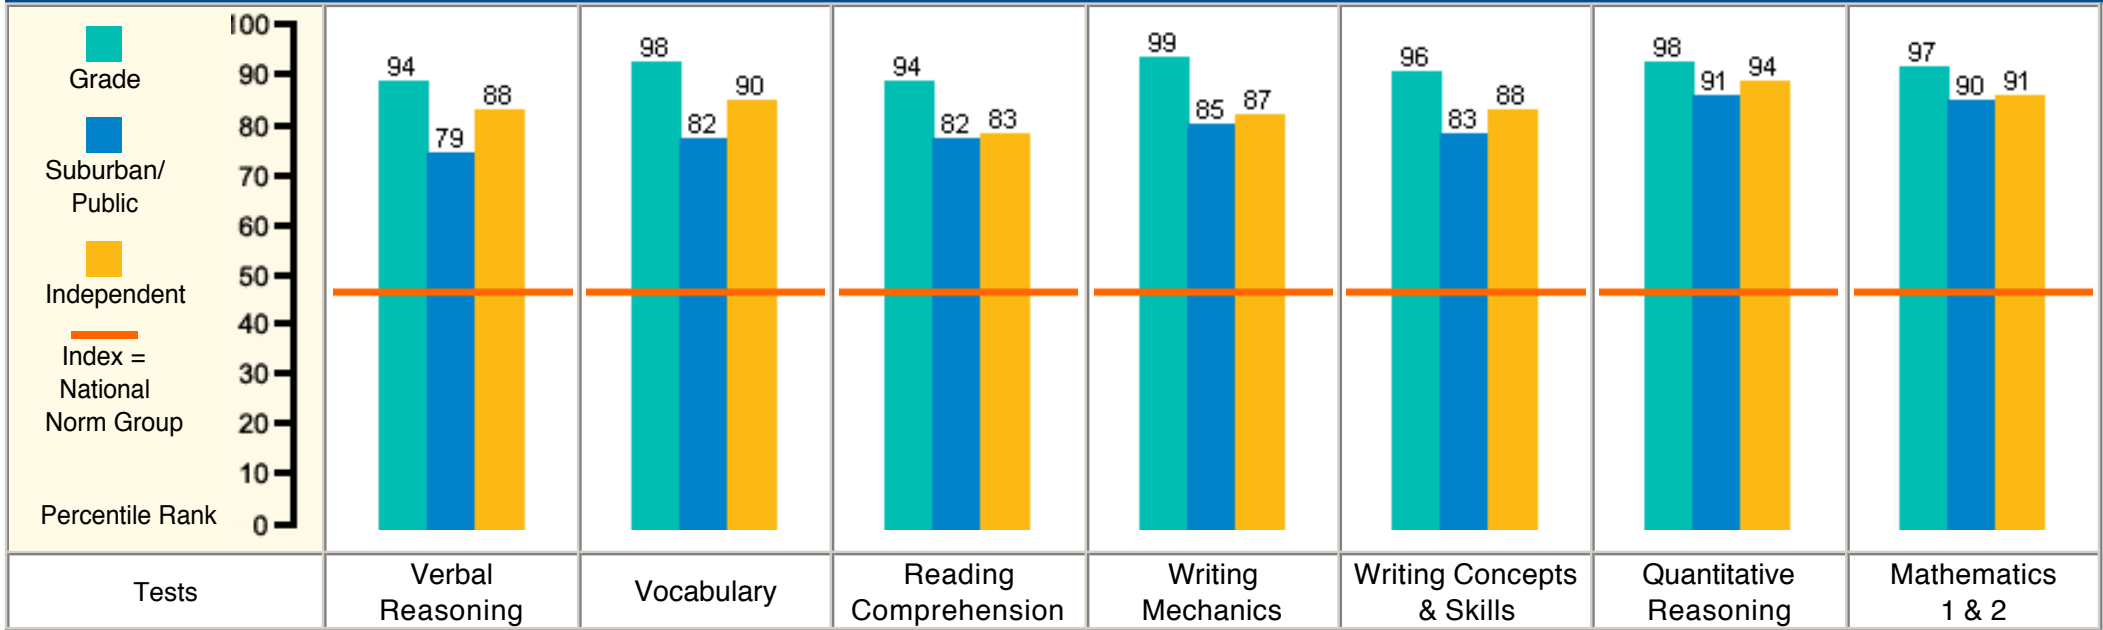

School: The Geneva School of Manhattan

Students: 16

Grade: 5

Level: 5

Admin: Spring 2015

National Percentile Rank*

* National Percentile Rank of the median scale score of students in the grade, Suburban/Public school norm group and Independent school norm group.

This report may include MC-Only and MC/CR tests.

School: The Geneva School of Manhattan

Students: 12

Grade: 6

Level: 6

Admin: Spring 2015

National Percentile Rank*

* National Percentile Rank of the median scale score of students in the grade, Suburban/Public school norm group and Independent school norm group.