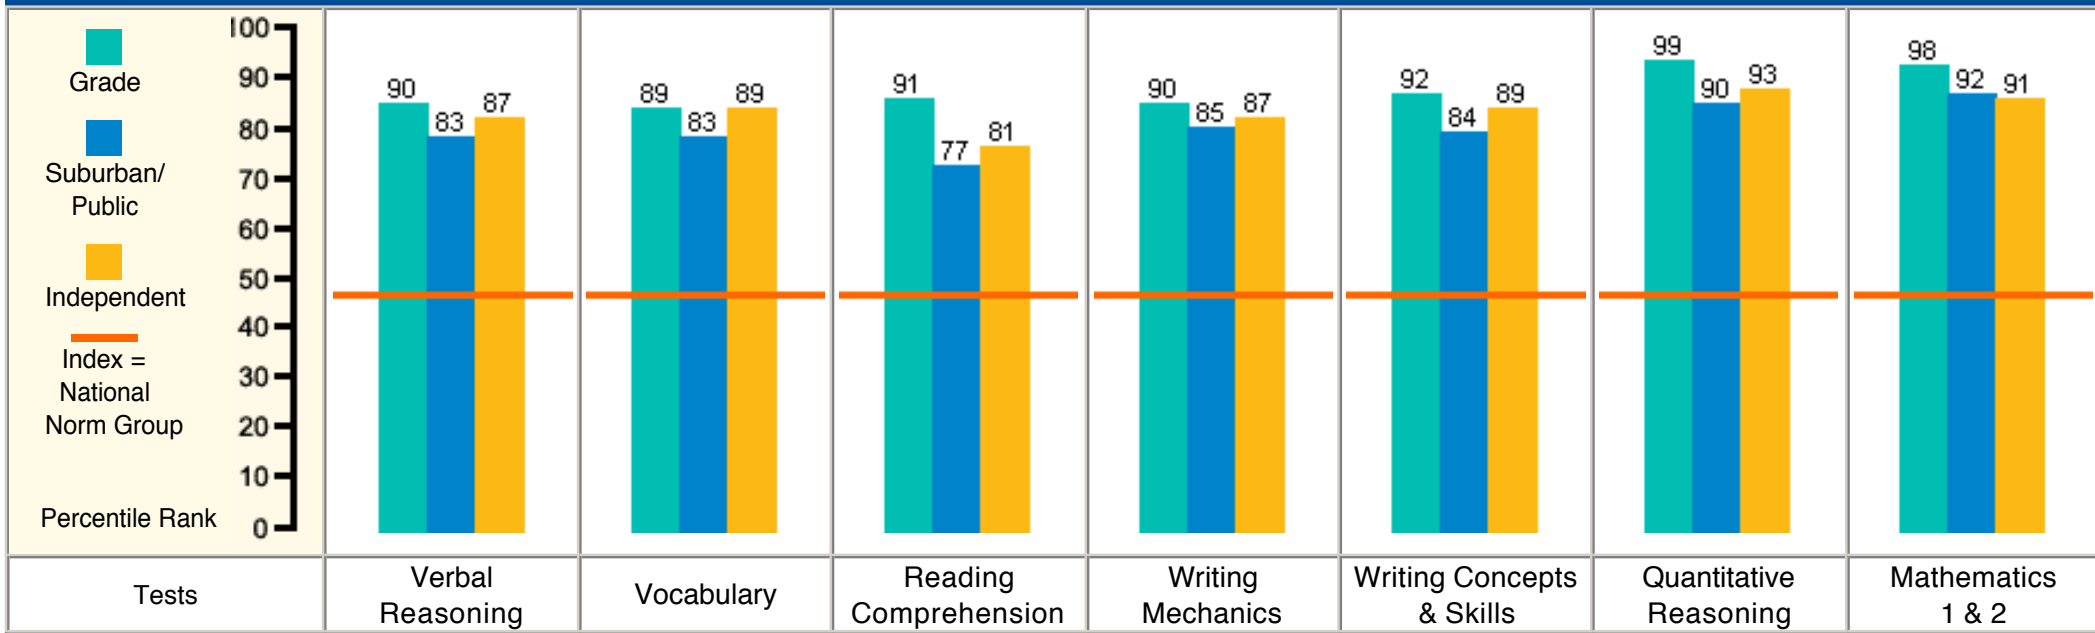

School: The Geneva School of Manhattan

Students: 15

Grade: 7

Level: 7

Admin: Spring 2015

National Percentile Rank*

* National Percentile Rank of the median scale score of students in the grade, Suburban/Public school norm group and Independent school norm group.