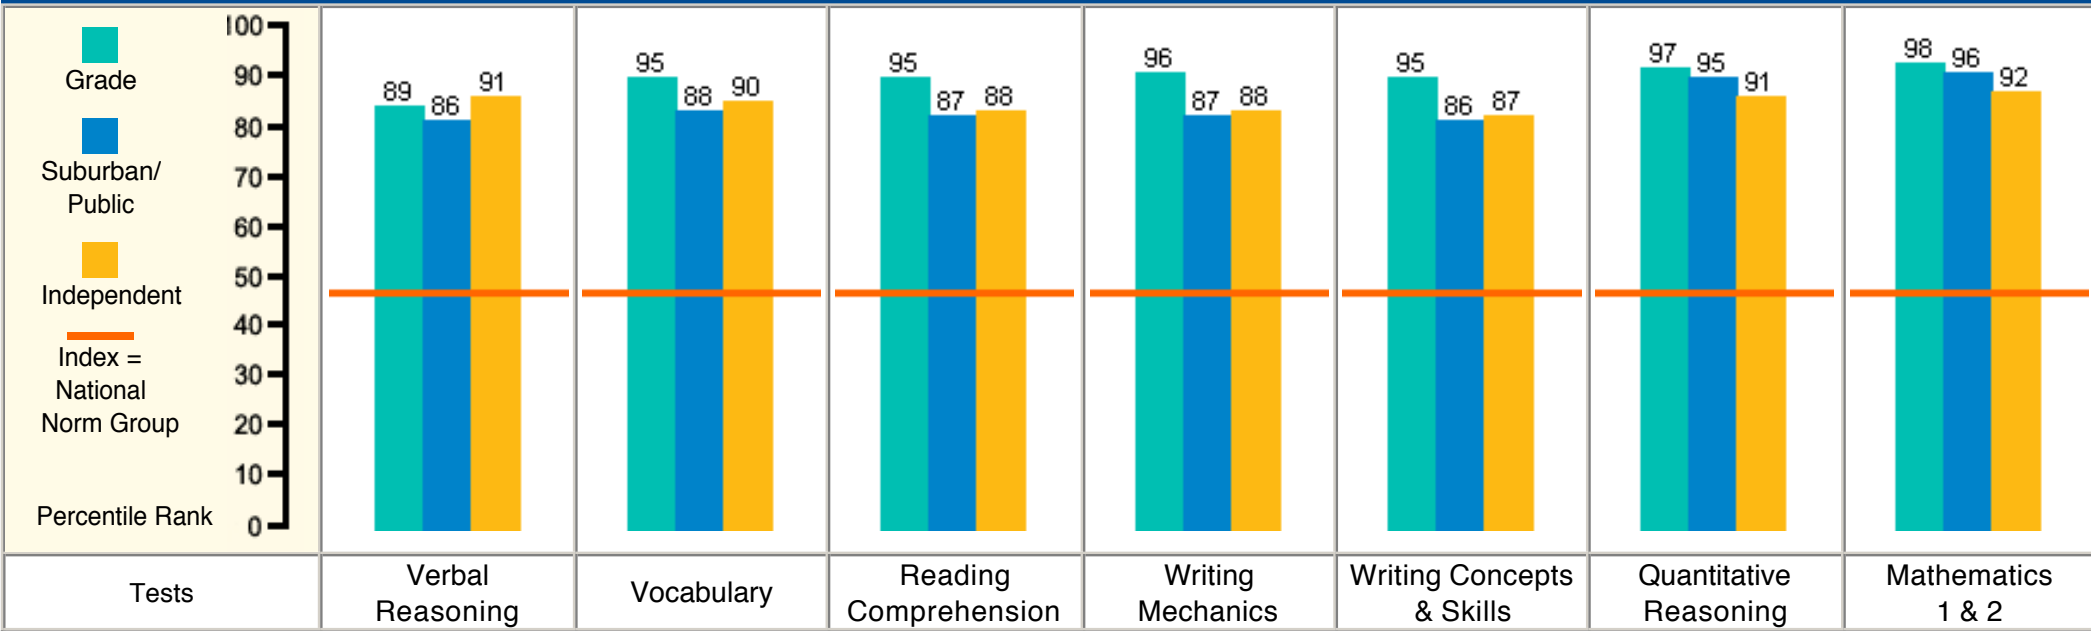

School: The Geneva School of Manhattan

Students: 14

Grade: 8

Level: 8

Admin: Spring 2016

National Percentile Rank*

* National Percentile Rank of the median scale score of students in the grade, Suburban/Public school norm group and Independent school norm group.