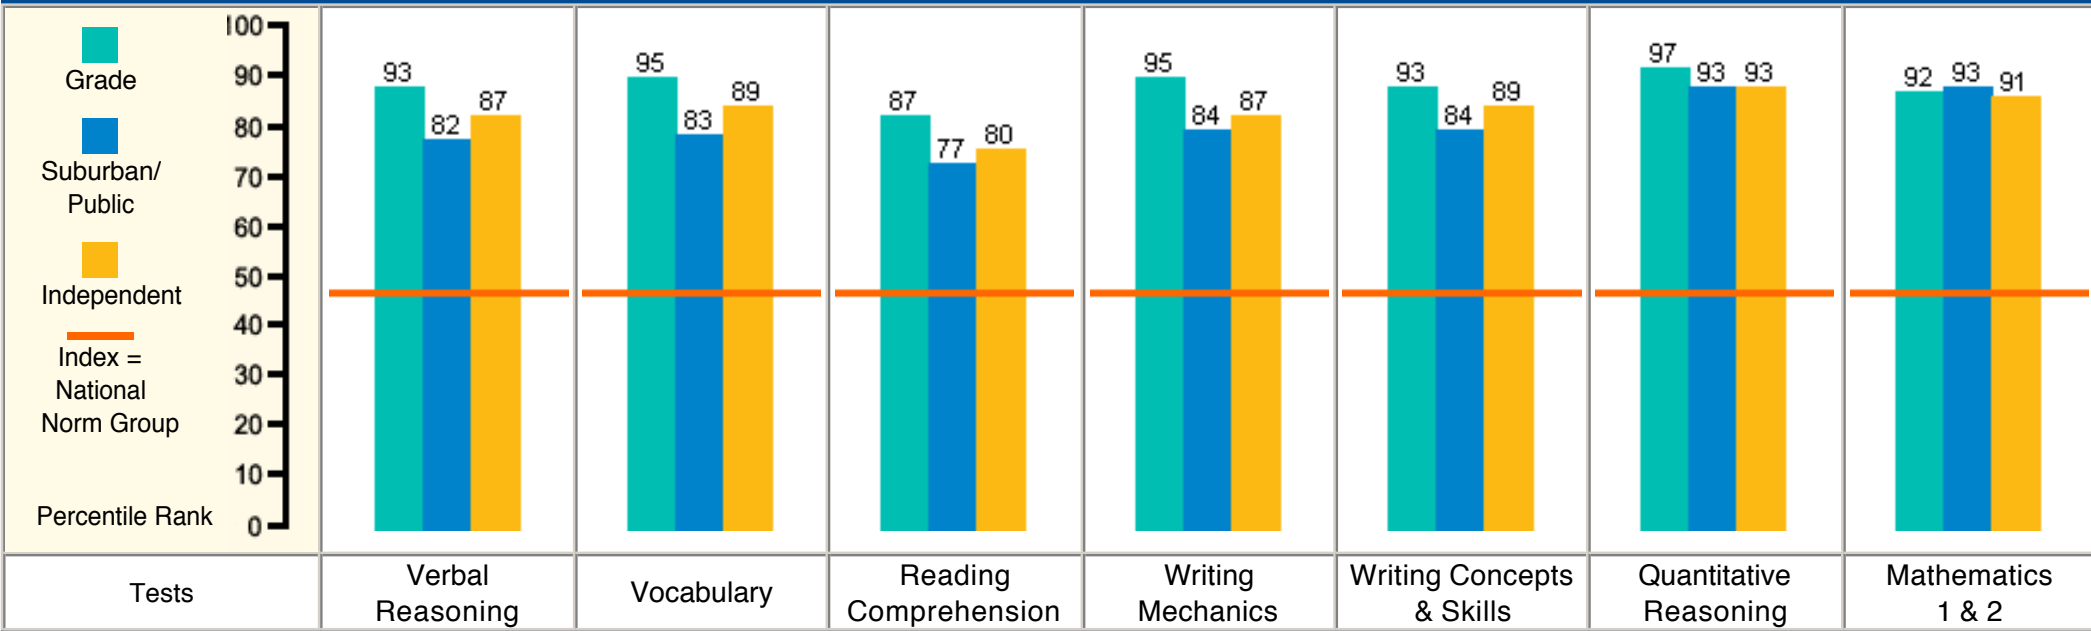

This report may include MC-Only and MC/CR tests.

School: The Geneva School of Manhattan

Students: 13

Grade: 7

Level: 7

Admin: Spring 2016

National Percentile Rank*

* National Percentile Rank of the median scale score of students in the grade, Suburban/Public school norm group and Independent school norm group.