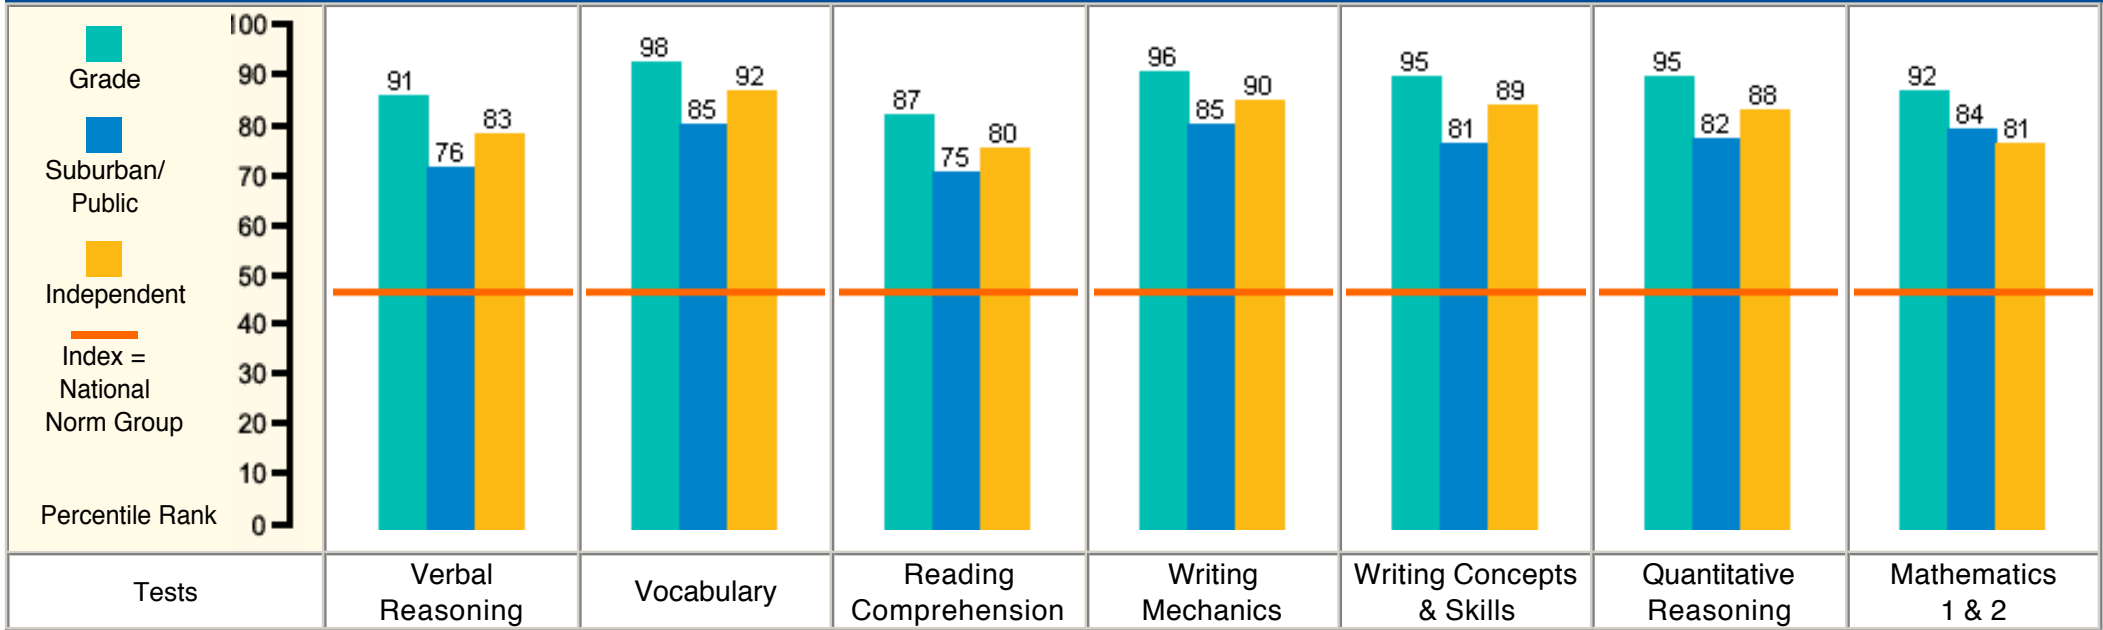

This report may include MC-Only and MC/CR tests.

School: The Geneva School of Manhattan

Students: 18

Grade: 6

Level: 6

Admin: Spring 2016

National Percentile Rank*

* National Percentile Rank of the median scale score of students in the grade, Suburban/Public school norm group and Independent school norm group.