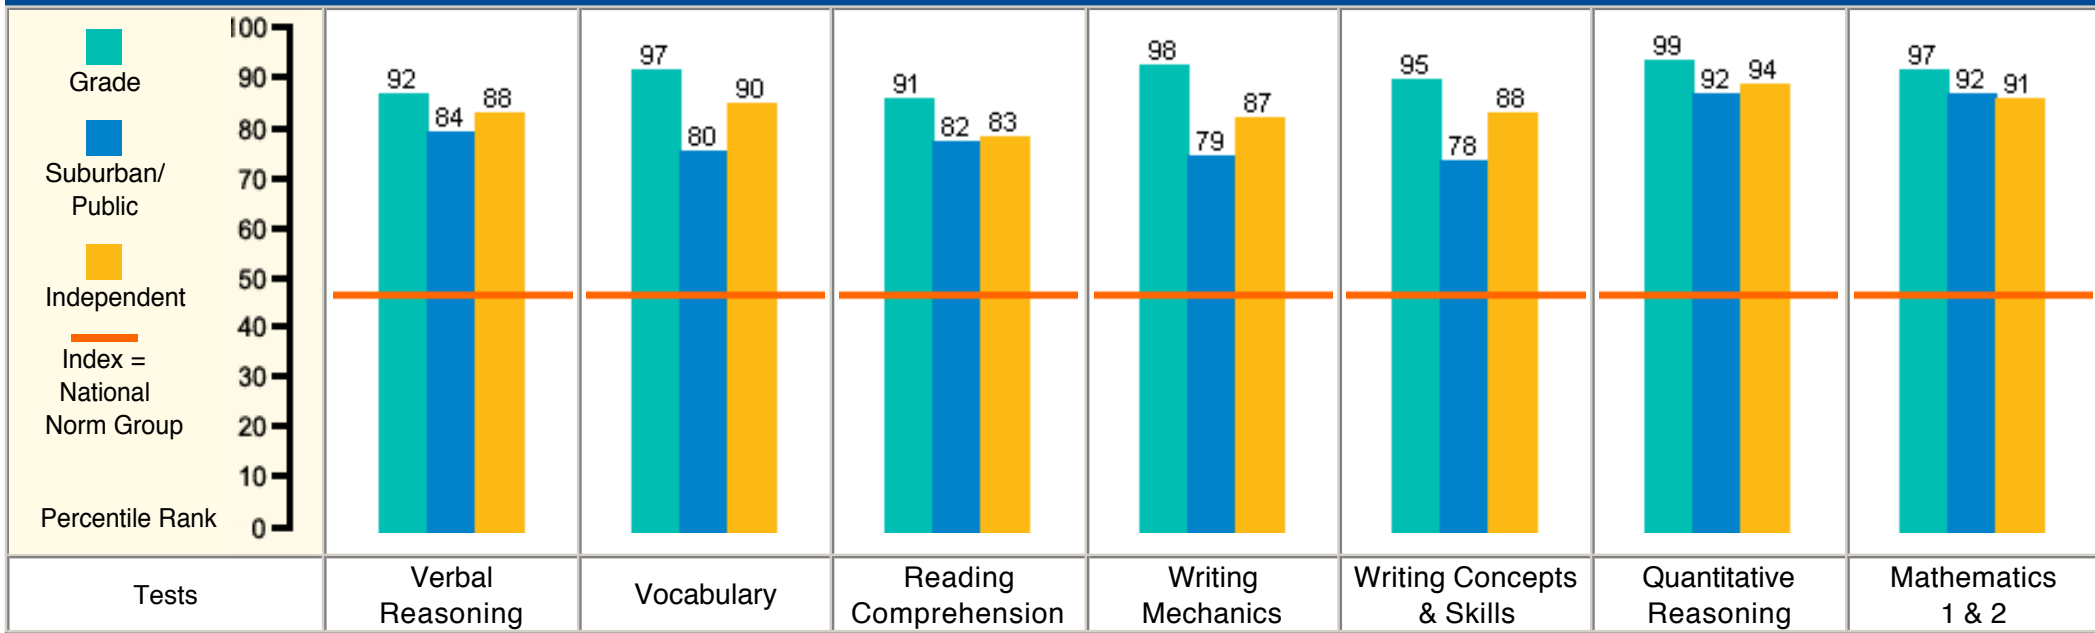

School: The Geneva School of Manhattan

Students: 28

Grade: 5

Level: 5

Admin: Spring 2016

National Percentile Rank*

* National Percentile Rank of the median scale score of students in the grade, Suburban/Public school norm group and Independent school norm group.

This report may include MC-Only and MC/CR tests.

School: The Geneva School of Manhattan

Students: 18

Grade: 6

Level: 6

Admin: Spring 2016

National Percentile Rank*

* National Percentile Rank of the median scale score of students in the grade, Suburban/Public school norm group and Independent school norm group.